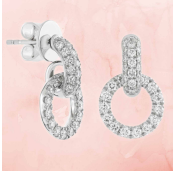

PAVÉ SET DIAMOND EARRINGS 14K

These exquisite 14K gold earrings feature delicate diamond circles suspended from a bold line of clustered diamonds, creating a captivating accessory.

1005